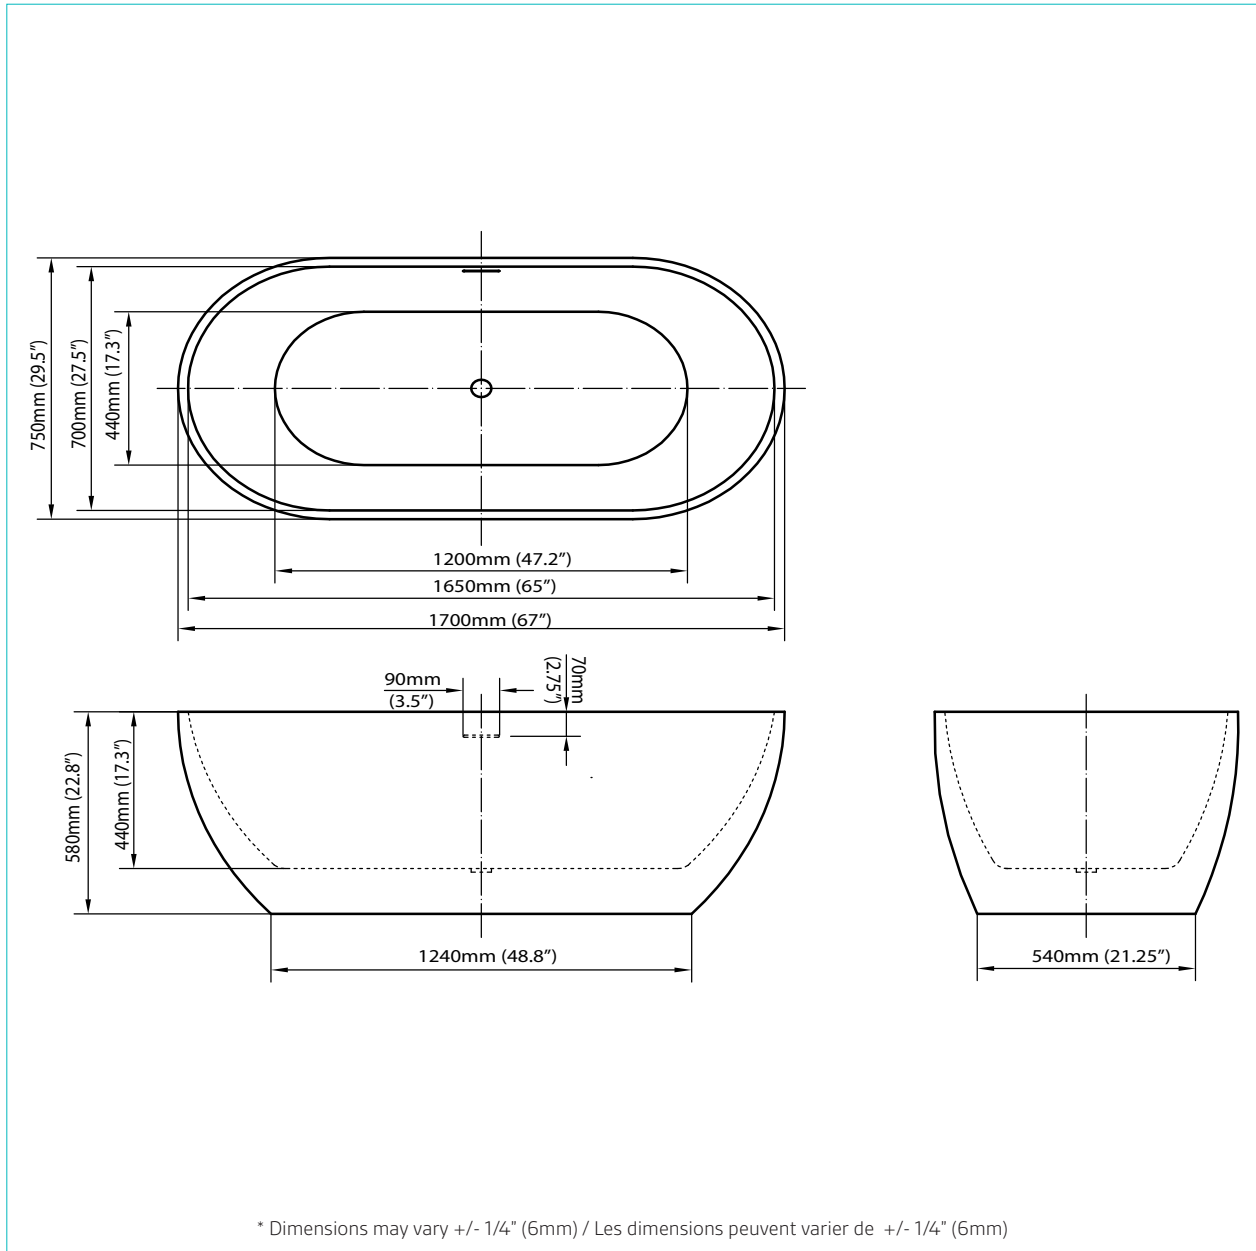

**FREESTANDING
BATHTUBS**

**BAIGNOIRES
AUTOPORTANTES**

BT-218-67-BLK

DIMENSIONS		WEIGHT POIDS	MATERIAL MATERIEL	OVERFLOW HEIGHT HAUTEUR DU TROP-PLEIN	WATER CAPACITY CAPACITÉ DE L'EAU
67 x 29.5 x 22.8 " 1700 x 750 x 580 mm		103.6 lbs 47 Kg	Acrylic Acrylique	14.5" 370mm	53 gal 200 lts
FINISH FINITION	DRAIN LOCATION LOCATION DU DRAIN		PIECES PIÈCES	COMPLIANCE CERTIFICATIONS:	
Matte Mat	Center Centré		1 pc	Uniform Plumbing Code National Plumbing Code of Canada CSA B45.5-17/IAPMO Z124-2017	

Pure acrylic construction reinforced by fiberglass
Construction en acrylique renforcée de fibre de verre

Pop-up drain included
Drain pop-up inclus

Linear overflow
Trop plein linéaire

cUPC Certified
Certifié cUPC

Freestanding installation
Installation autoportante

Adjustable feet
Pieds ajustables